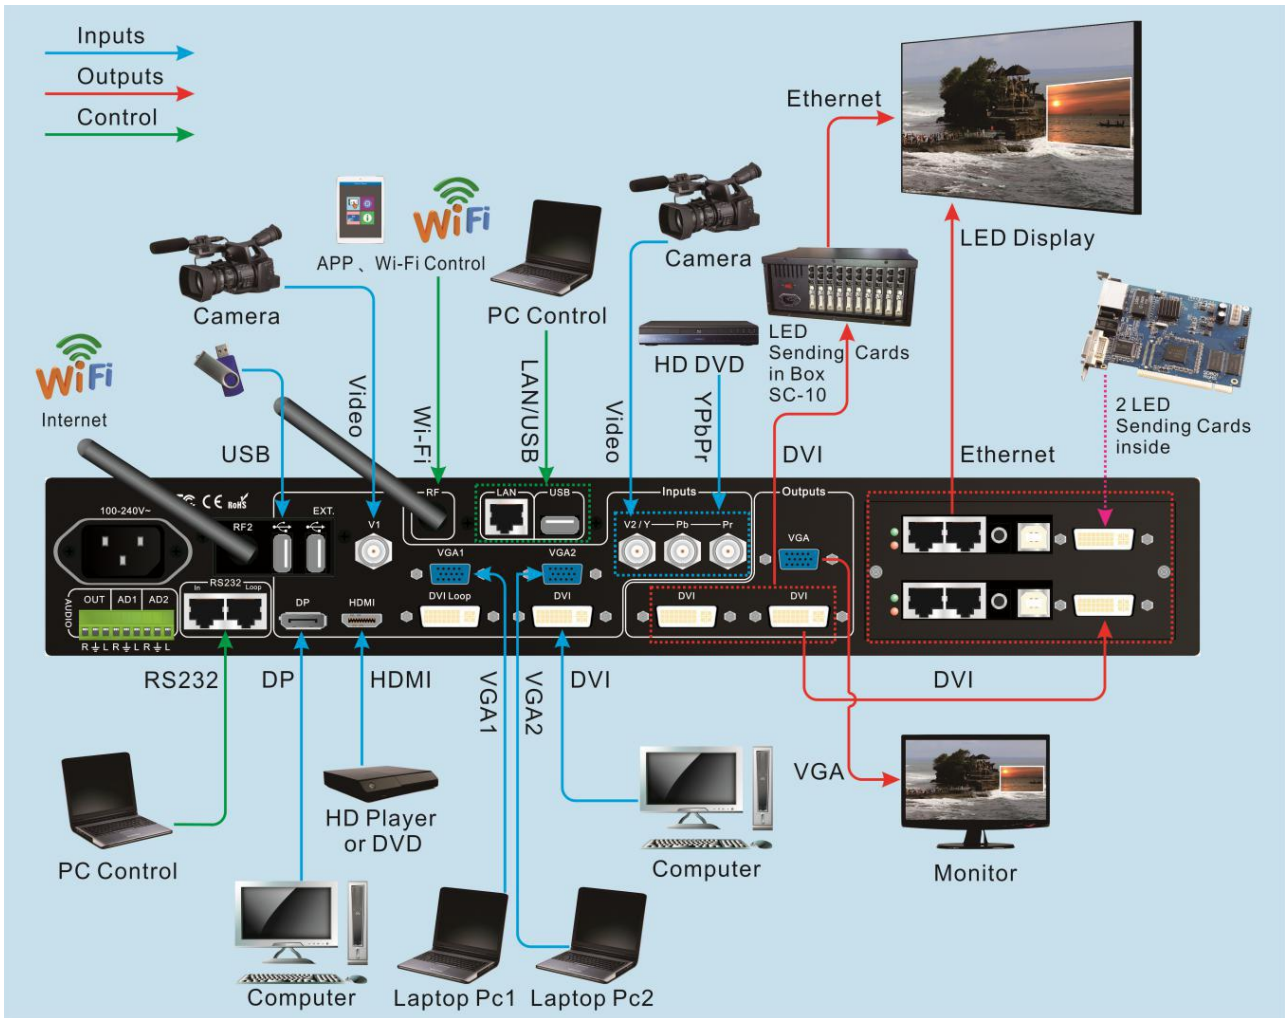

III Connection Diagram