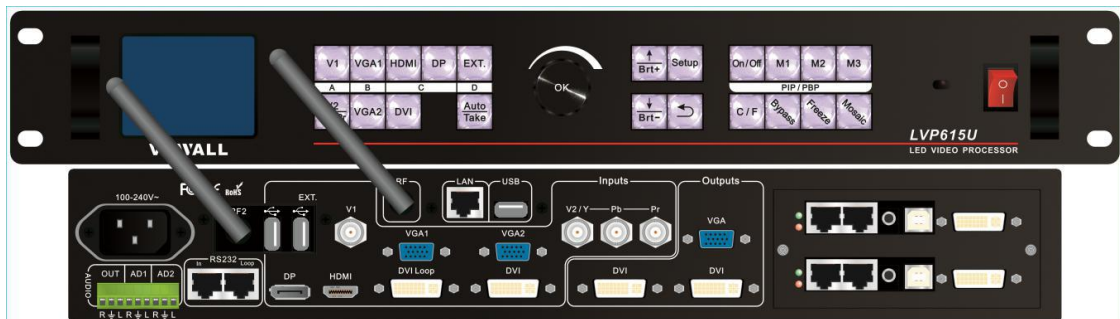

LVP615U LED HD Video Processor

Version	Time	Description	Draft
V1.0	2017.5.22		ZZH
V1.0	2017.6.5	Translate	DYJ

I Features

- ◆ New generation Faroudja® Real Color® professional LED video processor , 10+ Bit Faroudja® DCDI Cinema Processing Faroudja® TureLife™ video enhancer.
- ◆ Seamless Switching、 Fade in Fade out Switching、 Blend Switching.
- ◆ Two signal switching ways: one key switch and Pre. +Take switch
- ◆ 3 sets of custom dual picture display mode, one key switch between modes. Any PIP/PBP display.
- ◆ Adjust each YUV format signal channel color.
- ◆ Input signal hot spare function to ensure output more stable.
- ◆ AIAO(Any In Any Out) function, any interception and any output.
- ◆ Custom input DVI EDID to realize perfect pixel to pixel display.
- ◆ Custom output format. Single unit maximum output horizontal 3840 pixels or vertical 1920 pixels.
- ◆ DVI Loop compatible with Macbook. DVI Loop unlimited cascade to realize sync. mosaic to drive indefinite LED lattice. Frame sync technology . No miss alignment or delay between two adjacent image outputs.
- ◆ USB video plug and play, smooth and fast. Video format includes MKV、 TS、 AVI、 RMVB、 MPEG、 MPG、 VOB、 MOV and above 17 kinds format.
- ◆ Supports RTC clock record function.
- ◆ Supports picture play, PPT play and laser pen to flip pages.
- ◆ Supports mobile phone, IPAD, computer to cast screen through WIFI .
- ◆ Supports wireless WIFI network, play online video, install application software(Android system).
- ◆ Supports Chinese, English, Spanish, Russian and Korean language.
- ◆ A variety of control methods: wireless WIFI、 front panel button、 infrared remote control、

PC software, Flexible operation.

- ◆ 2 channels configurable external audio inputs. Plus HDMI,DP and USB total 5 channels audio sync switch.
- ◆ Built in 2 pieces LED sending cards(compatible 4*RJ45 ports sending cards.Cards are optional.)
- ◆ 24/7 application, high reliability and stability.